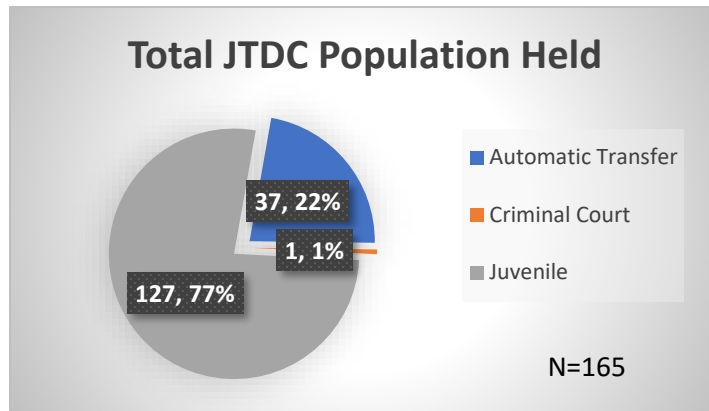

## Demographics for JTDC Population

### Thursday Morning Midnight Count

Total # of probation Involved youth<sup>1</sup>: 1,148

<sup>1</sup> Probation Active: Any youth who is pending sentencing with an active social history, has been formally placed on probation or supervision with Cook County Juvenile Probation on the date of the report.