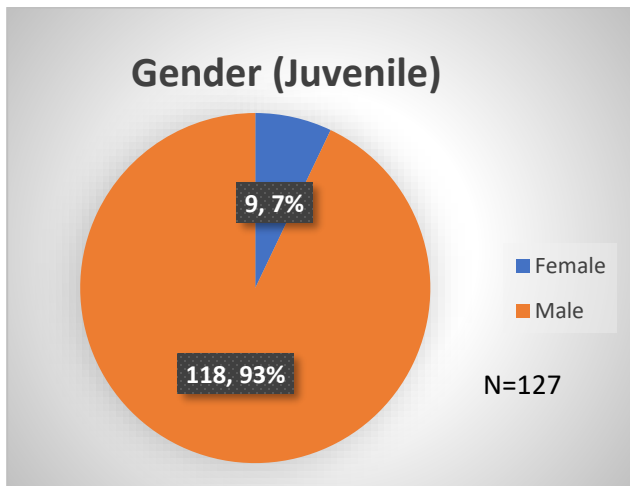

## Demographics for JTDC Population

### Thursday Morning Midnight Count

Total # of probation Involved youth<sup>1</sup>: 1,148

<sup>1</sup> Probation Active: Any youth who is pending sentencing with an active social history, has been formally placed on probation or supervision with Cook County Juvenile Probation on the date of the report.