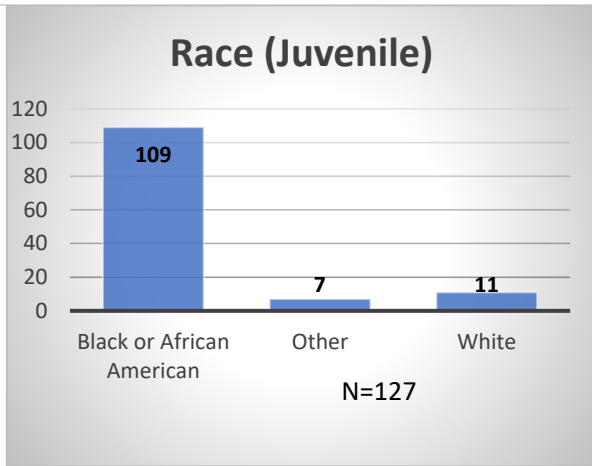

## Demographics for JTDC Population

### Thursday Morning Midnight Count

Total # of probation Involved youth<sup>1</sup>: 1,148

<sup>1</sup> Probation Active: Any youth who is pending sentencing with an active social history, has been formally placed on probation or supervision with Cook County Juvenile Probation on the date of the report.

\*Age, Gender and Race for Criminal Court population (N=1) is not represented in this report.

Data sources: cFive Supervisor – Probation Population and RMIS – JTDC Population

**Daily Data Dashboard – April 6, 2023**  
**Demographics for JTDC Population**  
**Thursday Morning Midnight Count**