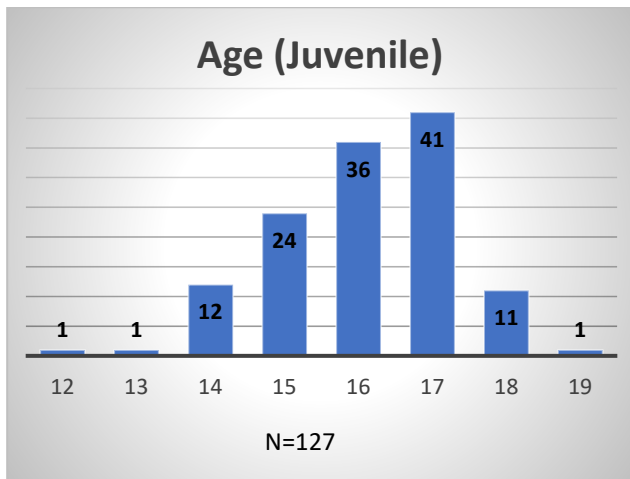

## Demographics for JTDC Population

### Thursday Morning Midnight Count

Total # of probation Involved youth<sup>1</sup>: 1,148

<sup>1</sup> Probation Active: Any youth who is pending sentencing with an active social history, has been formally placed on probation or supervision with Cook County Juvenile Probation on the date of the report.