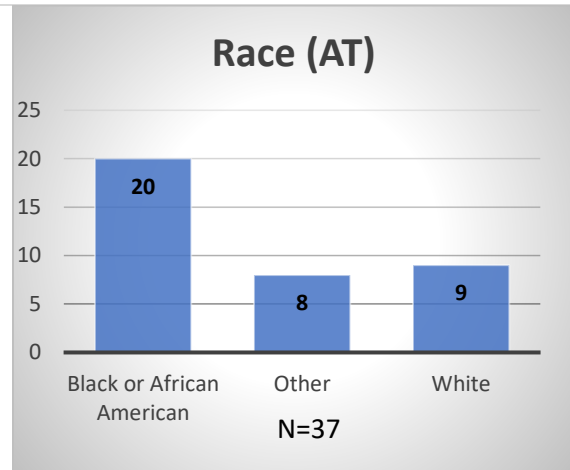

## Demographics for JTDC Population

### Thursday Morning Midnight Count

Total # of probation Involved youth<sup>1</sup>: 1,148

<sup>1</sup> Probation Active: Any youth who is pending sentencing with an active social history, has been formally placed on probation or supervision with Cook County Juvenile Probation on the date of the report.

\*Age, Gender and Race for Criminal Court population (N=1) is not represented in this report.

Data sources: cFive Supervisor – Probation Population and RMIS – JTDC Population

**Daily Data Dashboard – April 6, 2023**  
**Demographics for JTDC Population**  
**Thursday Morning Midnight Count**